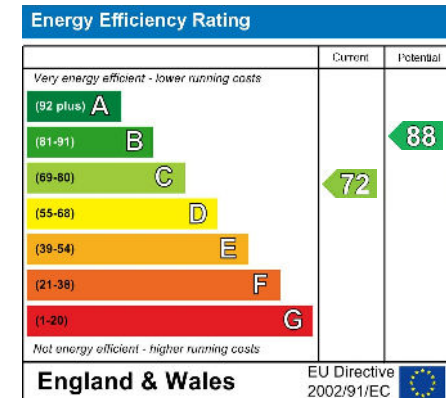

Rear Garden

Livermores The Estate Agents  
 126 Crayford Road, Crayford, Kent, DA1 4ES  
 01322 550777  
 crayford@livermores.co.uk

Agents Note: Whilst every care has been taken to prepare these particulars, they are for guidance purposes only. All measurements are approximate are for general guidance purposes only and whilst every care has been taken to ensure their accuracy, they should not be relied upon and potential buyers/tenants are advised to recheck the measurements.