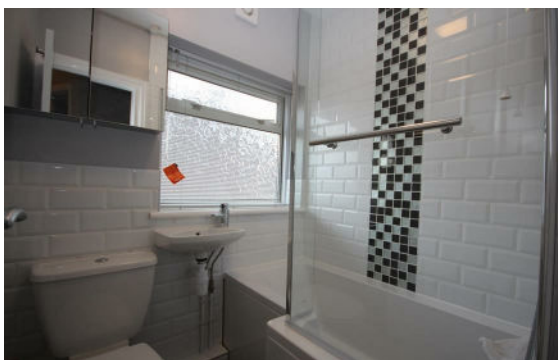

LIVERMORES
THE ESTATE AGENTS

1 Hythe Street
Dartford
Kent
DA1 1BE

01322 311427

lettings@livermores.co.uk

www.livermores.co.uk

Viewing is highly recommended of this newly modernised 2 bedroom first floor maisonette. The part furnished accommodation comprises Entrance Hall, Lounge, Newly Fitted Kitchen, 2 Bedrooms and New Bathroom. The property has it's own garden to the rear. The property has new flooring throughout, newly decorated and new central heating. Available immediately. Sought after location.