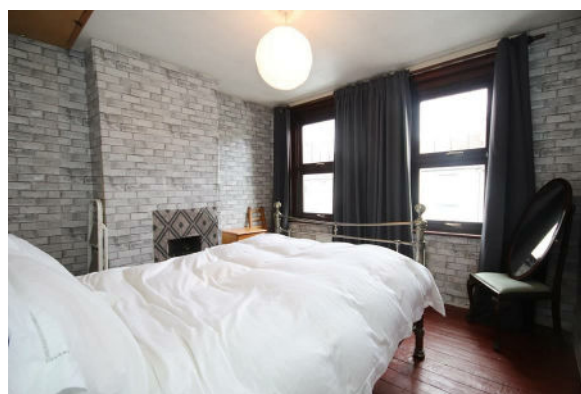

22 Howard Road

£300,000 Freehold

- OFFERS IN EXCESS OF £300,000
- WALKING DISTANCE TO DARTFORD STATION & TOWN CENTRE
- FULLY BOARDED LOFT
- PERFECT FOR FIRST TIME BUYERS & INVESTORS
- SIMILAR PROPERTIES REQUIRED
- THREE BEDROOM EXTENDED MID-TERRACED FAMILY HOME
- SIZABLE LOUNGE & DINING AREA
- UTILITY SPACE
- DOWNSTAIRS BATHROOM
- EPC RATING 'C' COUNCIL TAX 'C'