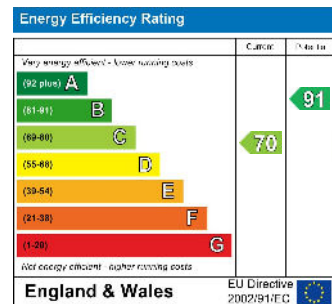

1 Hythe Street
Dartford
Kent
DA1 1BE