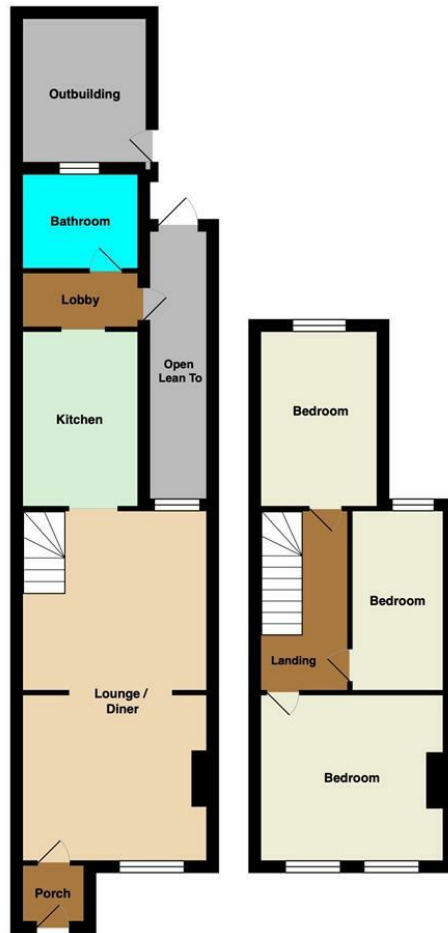

Council Tax Band C

Local Authority DARTFORD

Agents Note: Whilst every care has been taken to prepare these particulars, they are for guidance purposes only. All measurements are approximate and are for general guidance purposes only and whilst every care has been taken to ensure their accuracy, they should not be relied upon and potential buyers/tenants are advised to recheck the measurements.