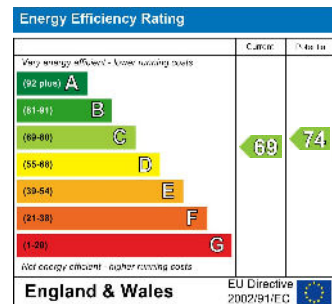

Council Tax Band B

Local Authority Dartford Borough Council

Agents Note: Whilst every care has been taken to prepare these particulars, they are for guidance purposes only. All measurements are approximate and are for general guidance purposes only and whilst every care has been taken to ensure their accuracy, they should not be relied upon and potential buyers/tenants are advised to recheck the measurements.

1 Hythe Street
Dartford
Kent
DA1 1BE

lettings@livermores.co.uk

01322 311427

www.company.co.uk