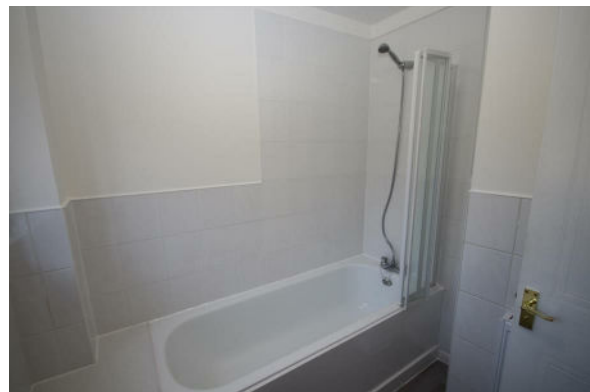

# 1 Blackmans Close

£1,300 PCM

- 2 BEDROOM MAISONETTE
- UNFURNISHED
- OWN GARDEN
- EPC RATING C
- SIMILAR PROPERTY REQUIRED
- GROUND FLOOR
- NEW KITCHEN
- AVAILABLE IMMEDIATELY
- COUNCIL TAX BAND B
- DEPOSIT £1500